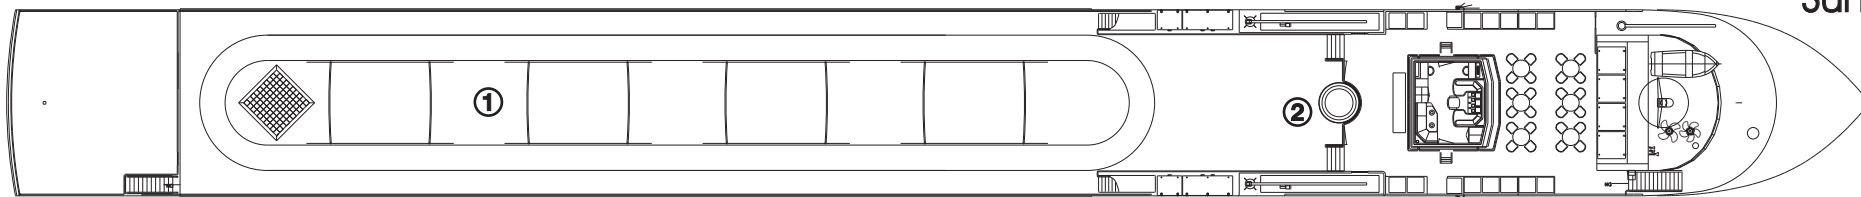

Sun Deck

Deck A

Deck B

Deck C

1 - Sun Deck with deck chairs
2 - Whirlpool
3 - Restaurant

4 - Panorama Bar
5 - Friseur
6 - Fitness

7 - Reception
8 - Library

- two lower beds
- two lower foldable beds
- One bed sized 200/140 cm
- two lower beds, one upper bed

m/s Ariana