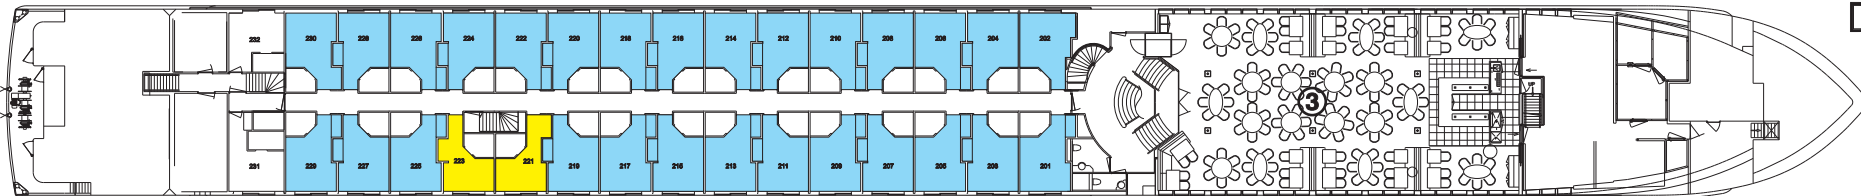

Sun Deck

Deck A

Deck B

Deck C

1 - Sun Deck with deck chairs
2 - Whirlpool
3 - Restaurant

4 - Panorama Bar
5 - Friseur
6 - Fitness

7 - Reception
8 - Library

- two lower beds
- two lower foldable beds
- One bed sized 200/140 cm
- two lower beds, one upper bed

m/s Ariana