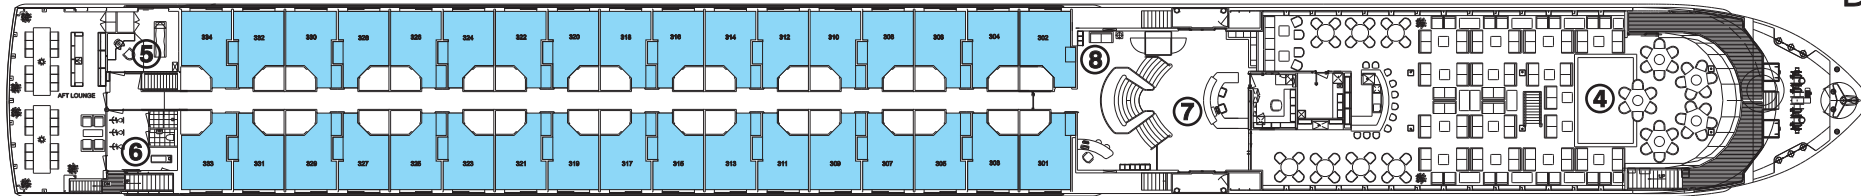

Sun Deck

Deck A

Deck B

Deck C

1 - Sun Deck with deck chairs
2 - Whirlpool
3 - Restaurant

4 - Panorama Bar
5 - Friseur
6 - Fitness

7 - Reception
8 - Library

- two lower beds
- two lower foldable beds
- One bed sized 200/140 cm
- two lower beds, one upper bed

m/s Ariana