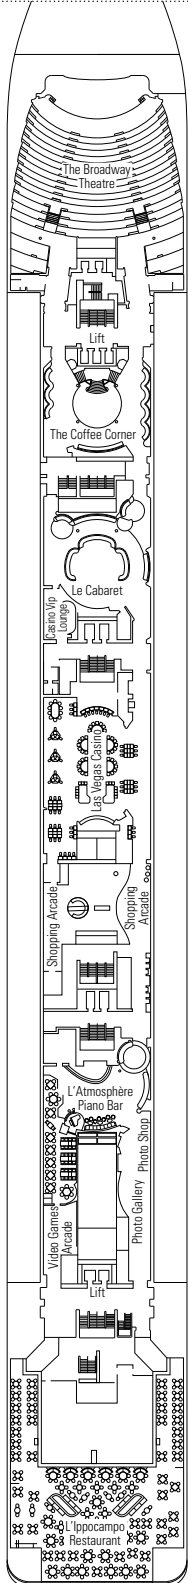

# DECKPLAN & KABINEN

992 KABINEN  
2.679 GÄSTE

LE PISCINE

DECK 5  
VERDI

DECK 6  
PUCCINI

DECK 7  
SCARLATTI

DECK 8  
PAGANINI

DECK 9  
ALBINONI

- Minigolf, Sun Deck 13
- Rossini Deck 12
- Vivaldi Deck 11
- Bellini Deck 10
- Albinoni Deck 9
- Paganini Deck 8
- Scarlatti Deck 7
- Puccini Deck 6
- Verdi Deck 5